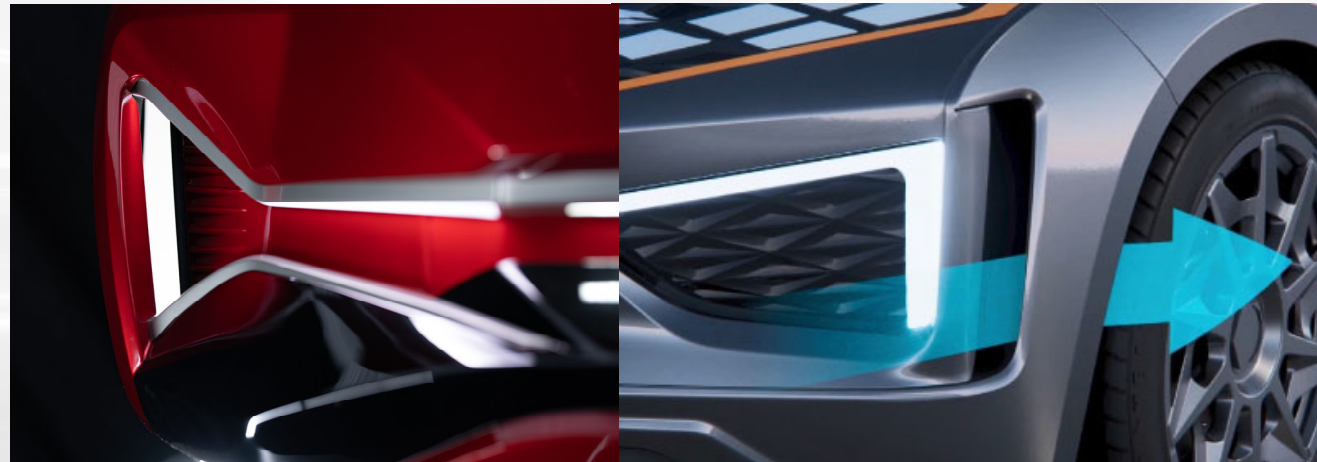

Mezzo Panel™ Plus featuring Morphing Surfaces

Innovation

Mezzo™ Plus

A seamless large decorative front panel that can integrate sensors, cameras, RADAR and functional lighting. Mezzo Plus presents the perfect canvas to integrate various communications features such as decorative lighting, words or symbols like battery charging status.

- Electric vehicles (EV)
- Internal combustion vehicles (ICE)
- ADAS integrated panel modules

Innovation

Morphing Surfaces

Investigation into materials & design options to enable flexibility / shape changing capability as part of the existing exterior solution (fascia, fender, spoiler, etc.) to achieve functionality like improved aerodynamics, appearance, communication or access