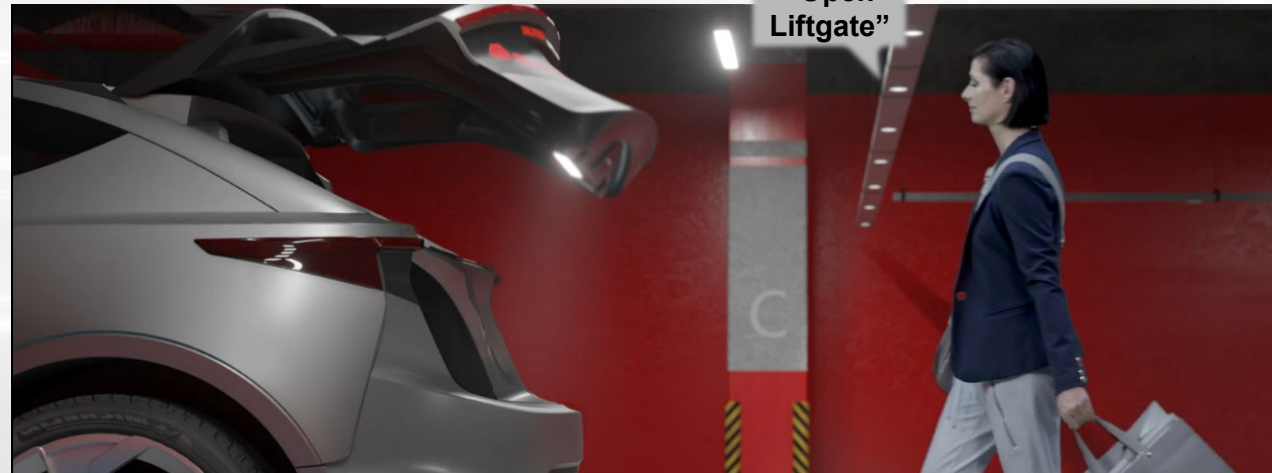

Breakthrough Lighting & Voice Activation featured on Thermoplastic Tailgate

Innovation

Breakthrough Lighting

Enhance your vehicle exterior experience with our breakthrough lighting effects to achieve a unique brand identity. Breakthrough Lighting demonstrates how lighting advances the communication between the user, the vehicle and its surroundings.

Applications

- Electric vehicles (EV)
- Internal combustion vehicles (ICE)
- Autonomous platforms

Innovation

Voice Activation Module

An activation module with sound processing validated for automotive exterior grade use. This module can be packaged in multiple exterior locations enabling voice commands to activate OEM desired features, including activation of a power liftgate.